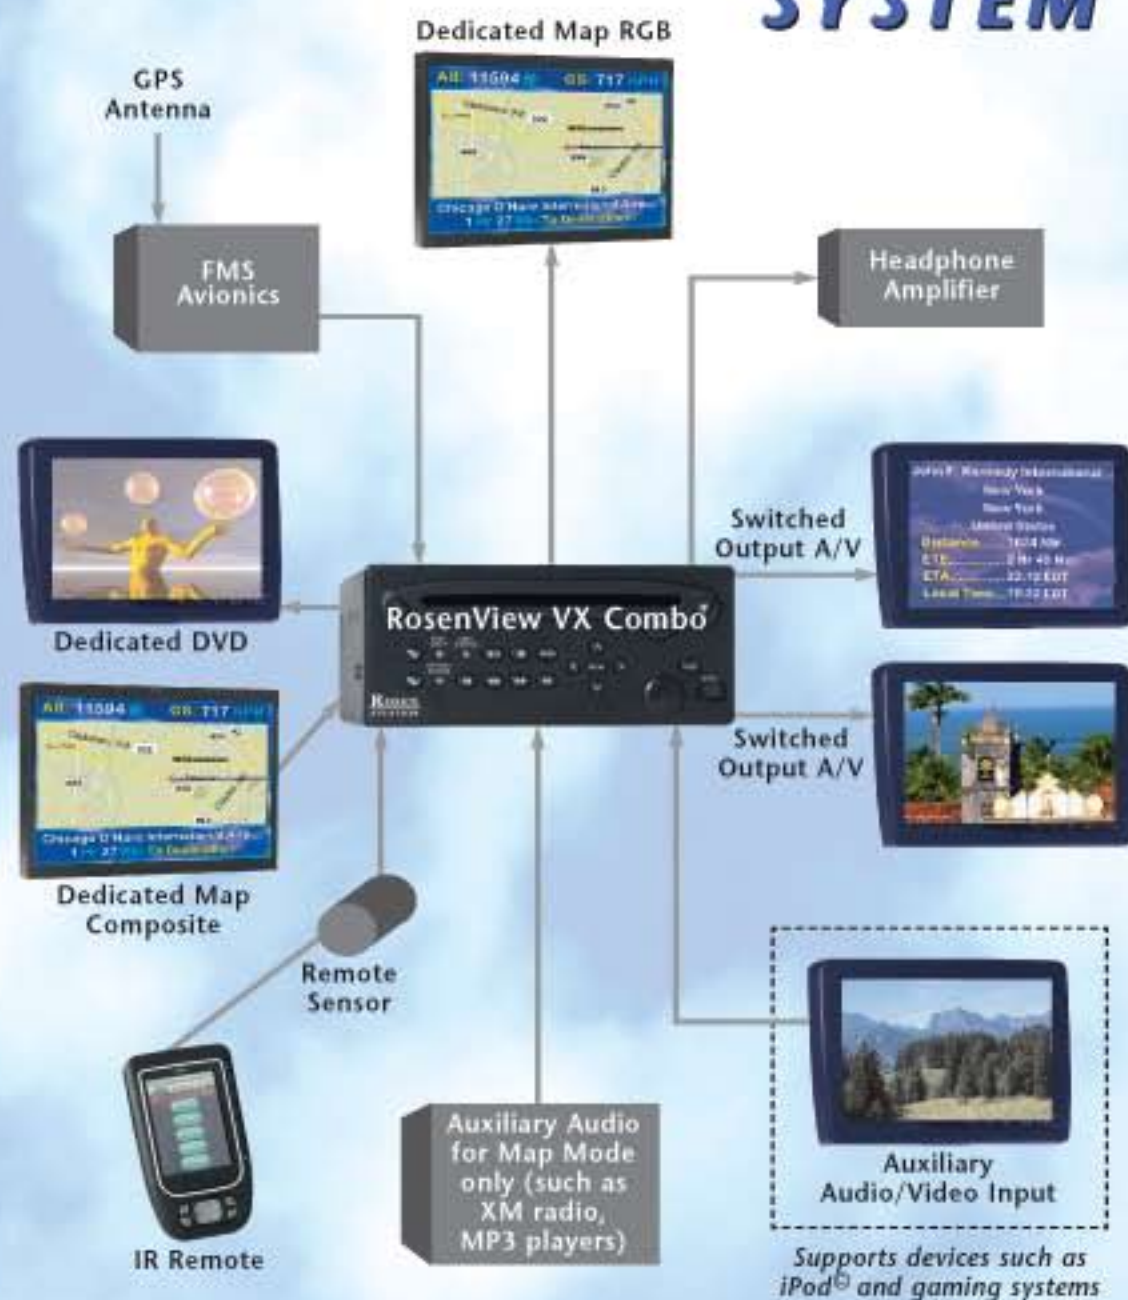

## ROSENVIEW MAPPING SYSTEM

- Worldwide coverage

- Street-level and topographical detail available for U.S. or Western Europe

- Customizable information and splash screens

- Onboard navigation connected via ARINC 429 or RS-232
- Information such as speed, distance, ETE (estimated time enroute), altitude, temperature, and more
- Various zoom options for greater detail
- U.S. and European metrics supported

# COMPLETE CABIN ENTERTAINMENT SYSTEM

## ORIENTATION & DIMENSIONS

**HORIZONTAL MOUNT**

**RIGHT SIDE MOUNT**

**VERTICAL MOUNT**

## SPECIFICATIONS

- 7" (W) x 3" (H) x 7.15" (D)
- 17.78cm (W) x 7.62cm (H) x 18.16cm (D)
- Weight: 3.5 lbs or 1.59 kg
- 28V DC power (18V-36V)

Supports devices such as iPod and gaming systems