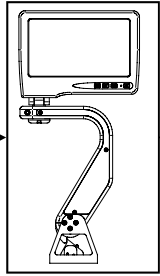

6.5" SlimLine Display

Note: Video select switch button is standard on all 6.5" displays.

7" WideScreen Display

Gooseneck Arm (in-seat)

Video Select Switch

Yes

Left Mount

7000-126