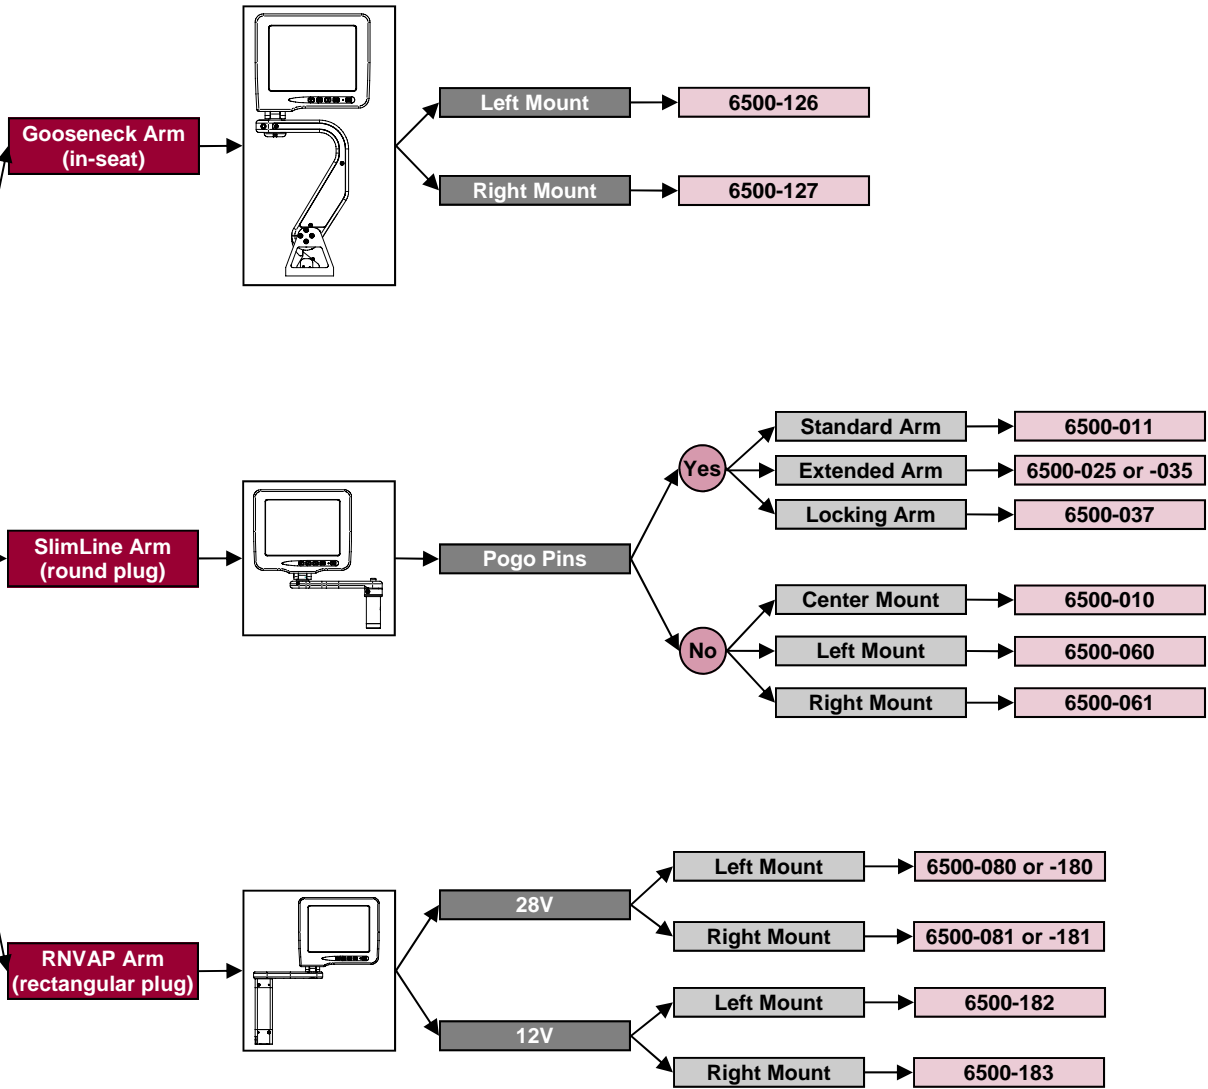

6.5" SlimLine Display

Note: Video select switch button is standard on all 6.5" displays.

7" WideScreen Display

Gooseneck Arm (in-seat)

Video Select Switch

Yes

Left Mount

7000-126

Right Mount

7000-127

No

Left Mount

7000-120

Right Mount

7000-121

RNVAP Arm (rectangular plug)

Left Mount

7000-080 or -180

Right Mount

7000-081 or -181

SlimLine Arm (round plug)

Video Select Switch

Yes

Pogo Pins

Left Mount

7000-060

Right Mount

7000-061

**7"
Sidewall
Display**

**Video Select
Switch**

Yes

Left Mount