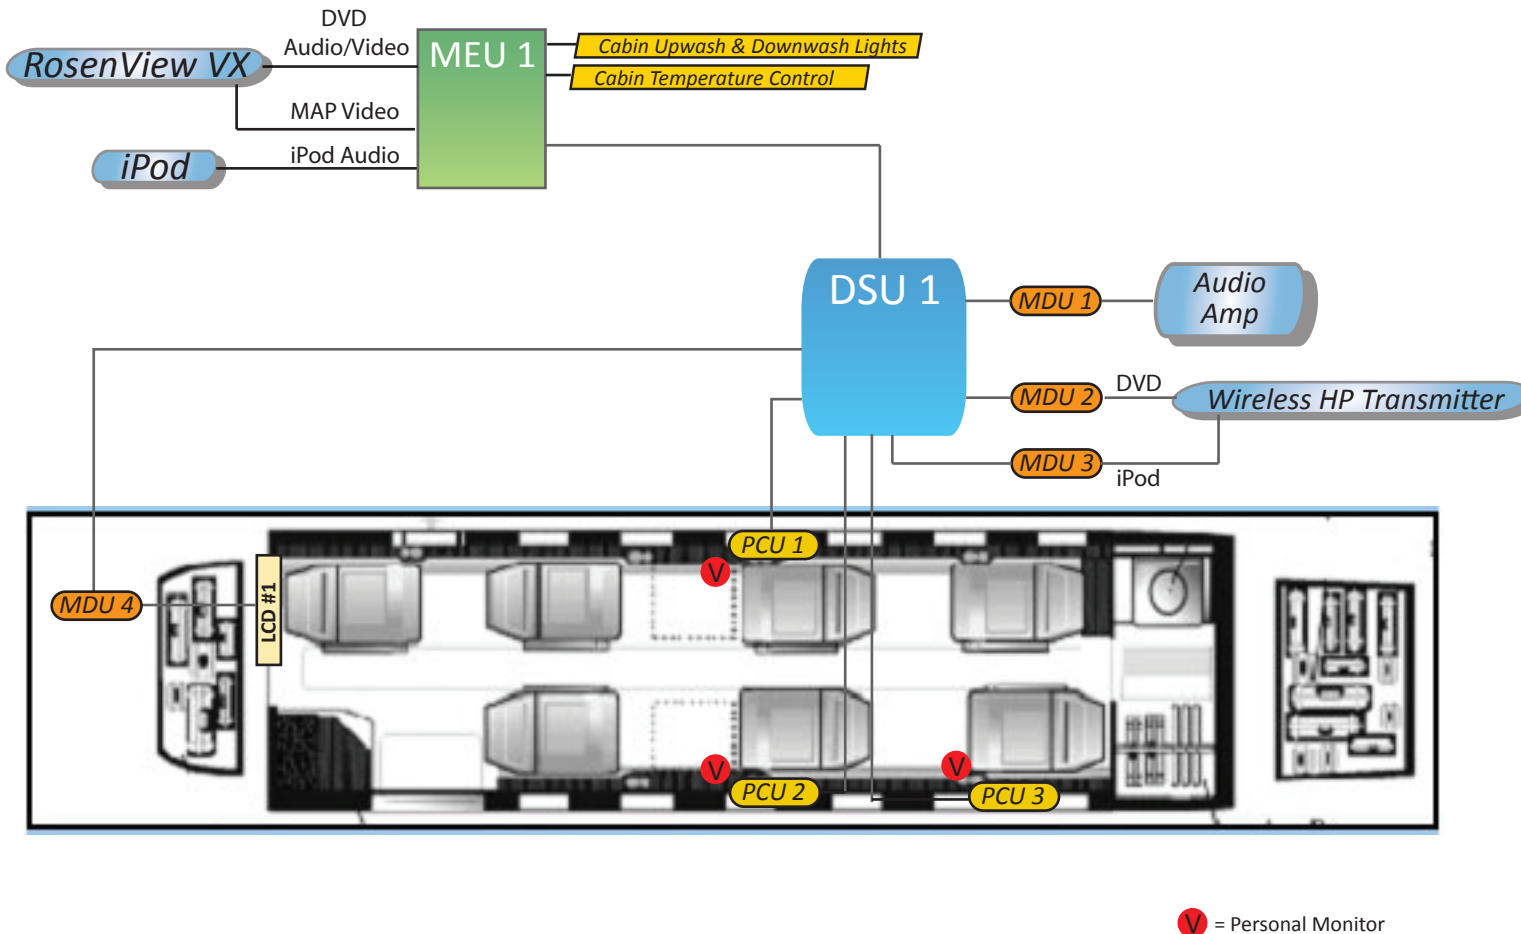

Cessna Encore Ultra-CMS Basic System

System Features

- Three passenger control units (PCU)
- One bulkhead monitor and three personal monitors with independently selectable video on each monitor
- Cabin controls (lighting, temperature, audio/video)
- RosenView VX - DVD and Moving Map in a single unit
- Control of DVD Player, Moving Map and iPod from any PCU
- Wireless HP audio throughout the cabin
- Flight information display on passenger control unit
- Customizable graphical user interface
- Expandable to add additional PCU's and personal monitors

Example system for reference only - system can be customized specifically for the aircraft installation.