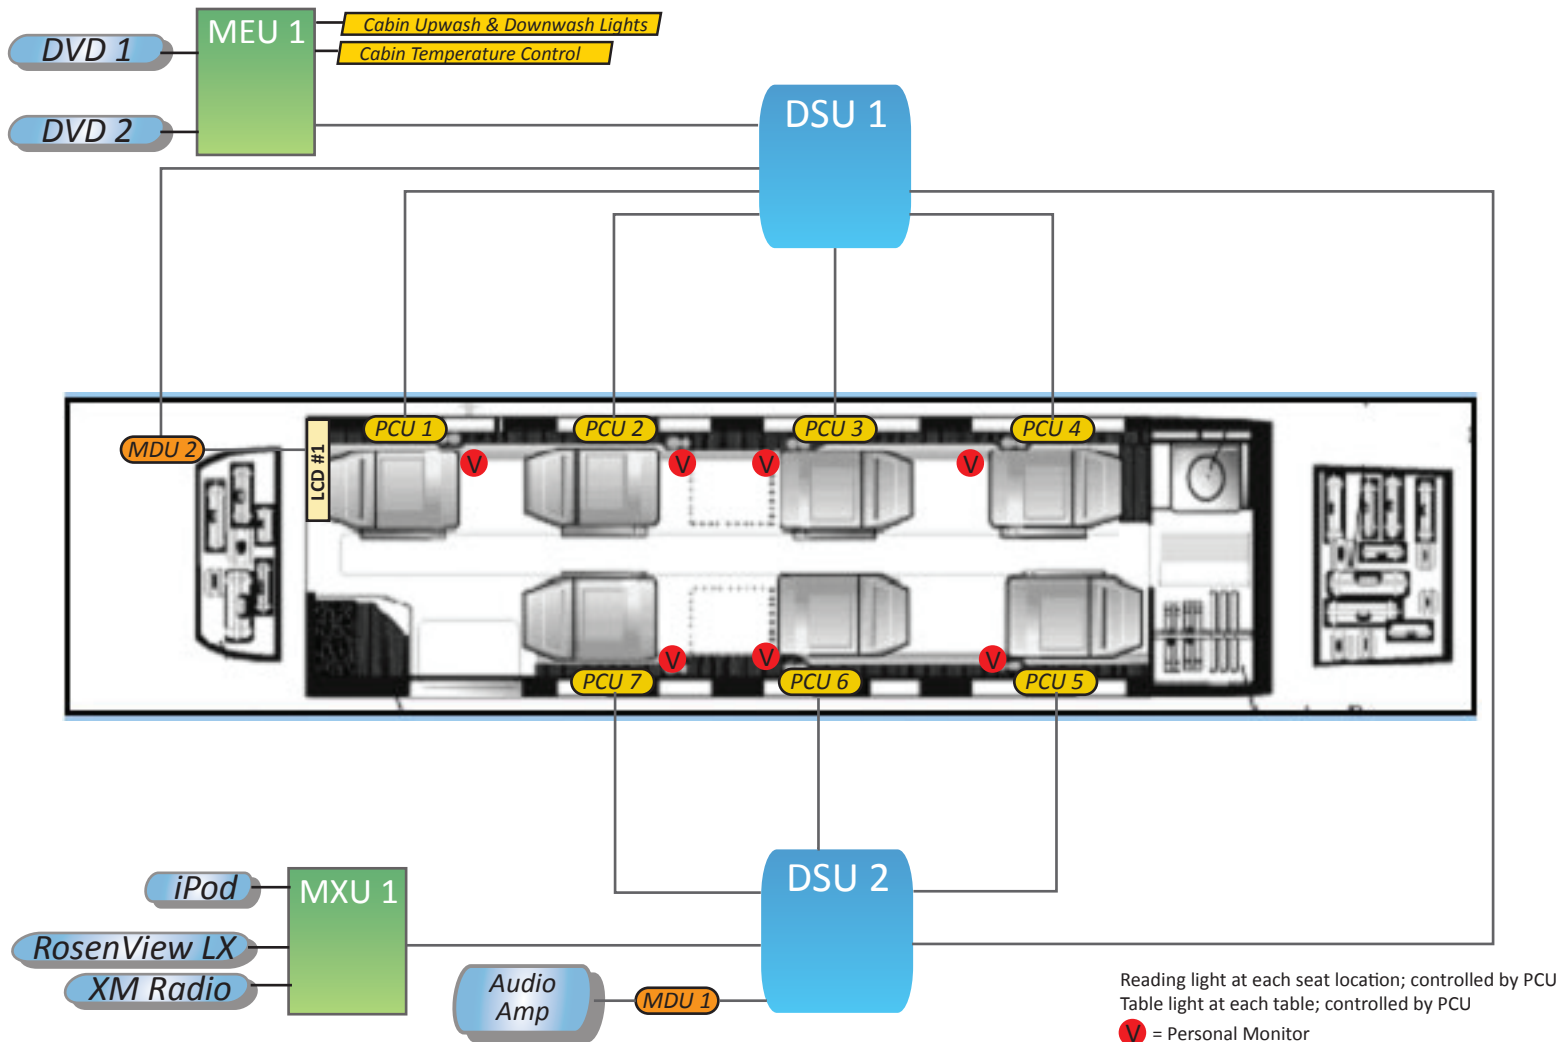

Cessna Encore Ultra-CMS Premium System

System Features

- Seven passenger control units (PCU)
- One bulkhead monitor and seven personal monitors with independently selectable video on each monitor
- Cabin controls (lighting, temperature, audio/video)
- RosenView LX Moving Map
- Two DVD players
- Single channel XM Radio
- Control of DVD players, Moving Map, XM Radio and iPod from PCU's
- Flight information display on passenger control units
- Customizable graphical user interface
- Expandable to add additional PCU's and personal monitors

Example system for reference only - system can be customized specifically for the aircraft installation.