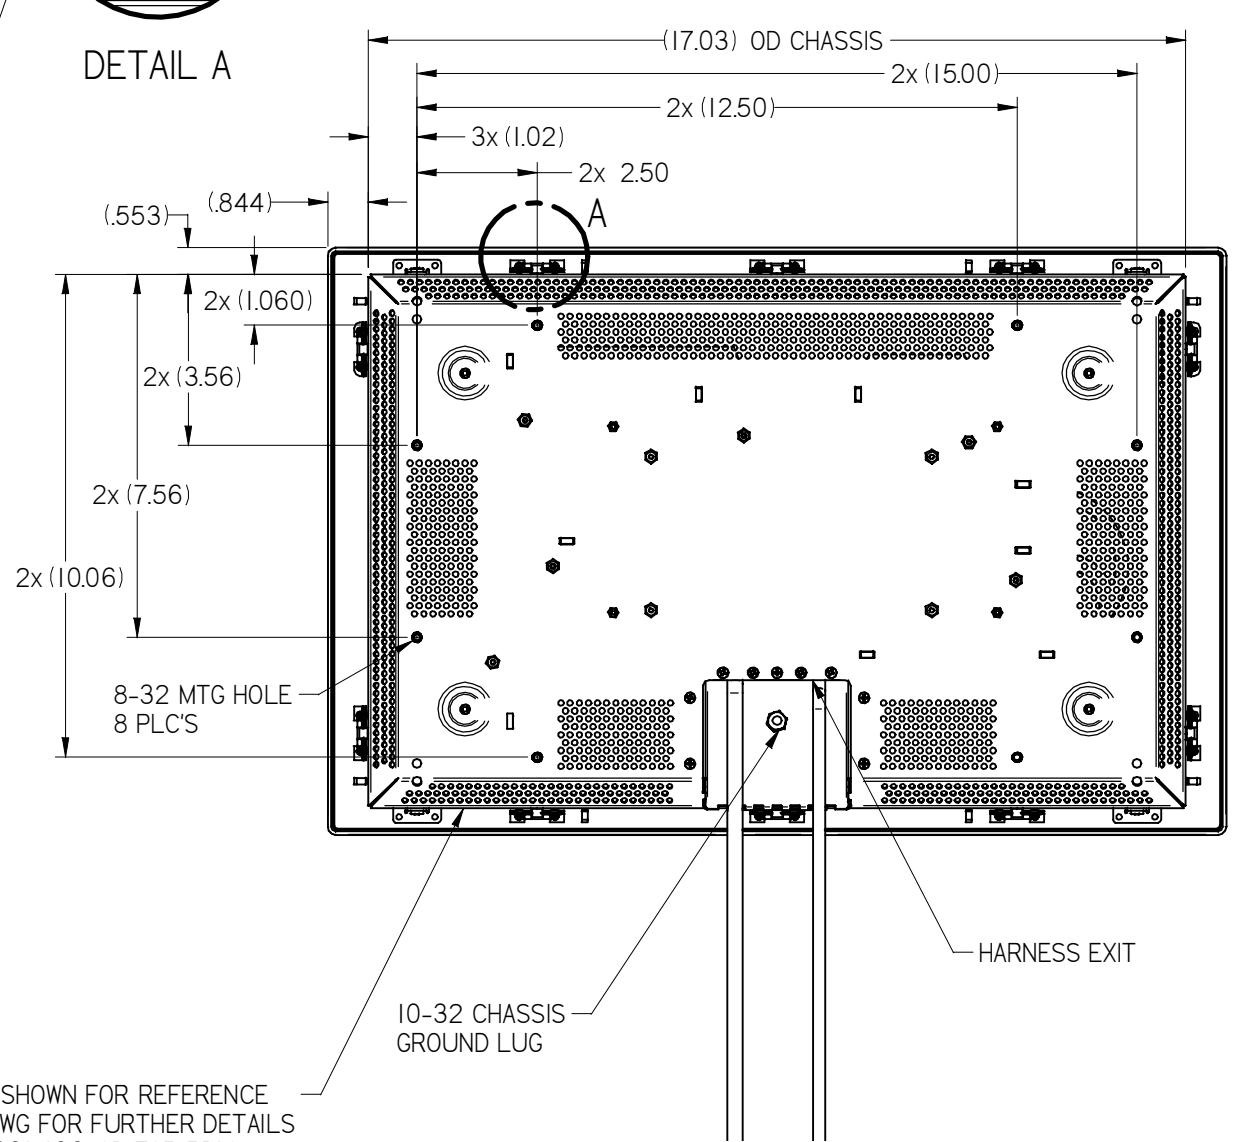

NOTES: (UNLESS OTHERWISE SPECIFIED)

1. BEZEL WEIGHT: 1.25 LBS. MAX
2. SOME MINOR PARTS, LABELS, HARNESSES AND INSTRUCTIONS OMITTED FOR CLARITY

REVISIONS					
ZONE	REV	DESCRIPTION	DATE	BY	CHG NO
	A	INITIAL DRAWING RELEASE	08/05/11	DE	EC11463

	1020 OWEN LOOP SOUTH EUGENE, OREGON 97402 TEL: (541) 342-3802 FAX: (541) 342-4912		APPROVALS	INITIAL	DATE
			DRAWN BY	BEF	06-15-11
			CHECKER	MCS	07/22/11
			ENGINEER	BEF	08/04/11
TITLE		DWG NO			
OUTLINE & INSTALLATION DRAWING, 19" BEZEL, 900 STYLING		1901-900-CD			
FIRST CALLED FOR: (FCF)		SIZE	REV		
19 RDM, 1901		B	A		
		SCALE	SHEET		
		1:4	1 of 2		

UNLESS OTHERWISE SPECIFIED DIMENSIONS ARE IN INCHES
.X = ± .1
.XX = ± .03
R = ± 5.0°
RADIO = ± .020
INTERPRET DIM AND TOL PER ASME Y14.5M - 1994

1 2 3 4

A

B

A

B

RDM ONLY SHOWN FOR REFERENCE
SEE RDM DWG FOR FURTHER DETAILS
SEE DWG 1901-100-CD FOR RDM

	1020 OWEN LOOP SOUTH EUGENE, OREGON 97402 TEL: (541) 342-3802 FAX: (541) 342-4912		SIZE B	DWG NO 1901-900-CD	REV A
	SCALE NONE	SHEET 2 of 2	©2011 ROSEN AVIATION, LLC		

1 2 3 4