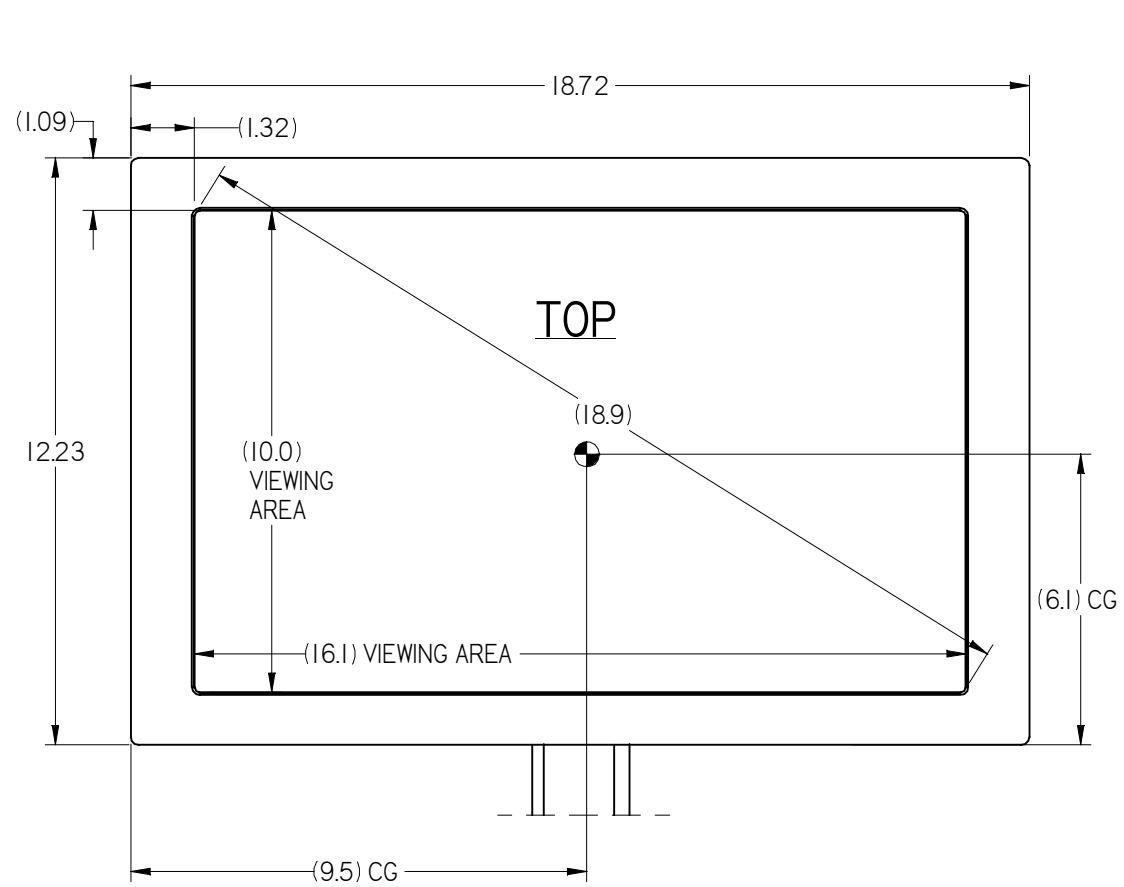

NOTES: (UNLESS OTHERWISE SPECIFIED)

1. BEZEL WEIGHT: 1.25 LBS. MAX
2. SOME MINOR PARTS, LABELS, HARNESSES AND INSTRUCTIONS OMITTED FOR CLARITY

REVISIONS					
ZONE	REV	DESCRIPTION	DATE	BY	CHG NO
	A	INITIAL DRAWING RELEASE	08/05/11	DE	EC11463

**ELECTRONIC REVISION
CONTROLLED**

RDM AND COSMETIC BACK
ONLY SHOWN FOR REFERENCE
SEE RDM AND COSMETIC BACK
DWG FOR FURTHER DETAILS
SEE DWG 1901-100-CD FOR RDM
SEE DWG 1901-800-CD FOR COSMETIC BACK

THE INFORMATION CONTAINED HEREIN IS PROPRIETARY TO ROSEN AVIATION, LLC. IT SHALL NOT BE REPRODUCED OR DISCLOSED IN WHOLE OR IN PART OR USED FOR ANY DESIGN OR MANUFACTURE EXCEPT WHEN SUCH USER POSSESSES DIRECT, WRITTEN AUTHORIZATION FROM ROSEN AVIATION, LLC. THIS DRAWING MAY BE COVERED UNDER ONE OR MORE U.S. OR INTERNATIONAL PATENTS, PLEASE CONTACT ROSEN AVIATION FOR SPECIFIC INFORMATION.

	1020 OWEN LOOP SOUTH EUGENE, OREGON 97402 TEL: (541) 342-3802 FAX: (541) 342-4912		APPROVALS	INITIAL	DATE
			DRAWN BY	BEF	06-15-11
			CHECKER	MCS	07/22/11
			ENGINEER	BEF	08/04/11
TITLE		DWG NO			
OUTLINE & INSTALLATION DRAWING, 19" BEZEL, 900 STYLING		1901-900-CD			
FIRST CALLED FOR: (FCF)		SIZE	REV		
19 RDM, 1901		B	A		
		SCALE	SHEET		
		1:4	1 of 2		

UNLESS OTHERWISE SPECIFIED DIMENSIONS ARE IN INCHES
.X = ± .1
.XX = ± .03
R = ± 5.0°
RADIO = ± .020
INTERPRET DIM AND TOL PER ASME Y14.5M - 1994