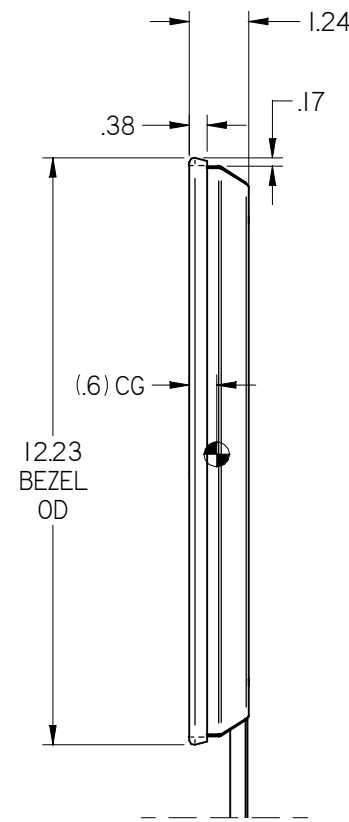

NOTES: (UNLESS OTHERWISE SPECIFIED)

1. BEZEL WEIGHT: 1.25 LBS. MAX
2. SOME MINOR PARTS, LABELS, HARNESSES AND INSTRUCTIONS OMITTED FOR CLARITY

REVISIONS					
ZONE	REV	DESCRIPTION	DATE	BY	CHG NO
	A	INITIAL DRAWING RELEASE	08/05/11	DE	EC11463

**ELECTRONIC REVISION
CONTROLLED**

RDM AND COSMETIC BACK
ONLY SHOWN FOR REFERENCE
SEE RDM AND COSMETIC BACK
DWG FOR FURTHER DETAILS
SEE DWG 1901-100-CD FOR RDM
SEE DWG 1901-800-CD FOR COSMETIC BACK

THE INFORMATION CONTAINED HEREIN IS PROPRIETARY TO ROSEN AVIATION, LLC. IT SHALL NOT BE REPRODUCED OR DISCLOSED IN WHOLE OR IN PART OR USED FOR ANY DESIGN OR MANUFACTURE EXCEPT WHEN SUCH USER POSSESSES DIRECT, WRITTEN AUTHORIZATION FROM ROSEN AVIATION, LLC. THIS DRAWING MAY BE COVERED UNDER ONE OR MORE U.S. OR INTERNATIONAL PATENTS, PLEASE CONTACT ROSEN AVIATION FOR SPECIFIC INFORMATION.

	1020 OWEN LOOP SOUTH EUGENE, OREGON 97402 TEL: (541) 342-3802 FAX: (541) 342-4912		APPROVALS	INITIAL	DATE
			DRAWN BY	BEF	06-15-11
			CHECKER	MCS	07/22/11
			ENGINEER	BEF	08/04/11
TITLE		DWG NO			
OUTLINE & INSTALLATION DRAWING, 19" BEZEL, 900 STYLING		1901-900-CD			
FIRST CALLED FOR: (FCF)		SIZE	REV		
19 RDM, 1901		B	A		
		SCALE	SHEET		
		1:4	1 of 2		

UNLESS OTHERWISE SPECIFIED DIMENSIONS ARE IN INCHES
.X = ± .1
.XX = ± .03
R = ± 5.0°
RADIO = ± .020
INTERPRET DIM AND TOL PER ASME Y14.5M - 1994

1 2 3 4

A

B

A

B

RDM ONLY SHOWN FOR REFERENCE
SEE RDM DWG FOR FURTHER DETAILS
SEE DWG 1901-100-CD FOR RDM