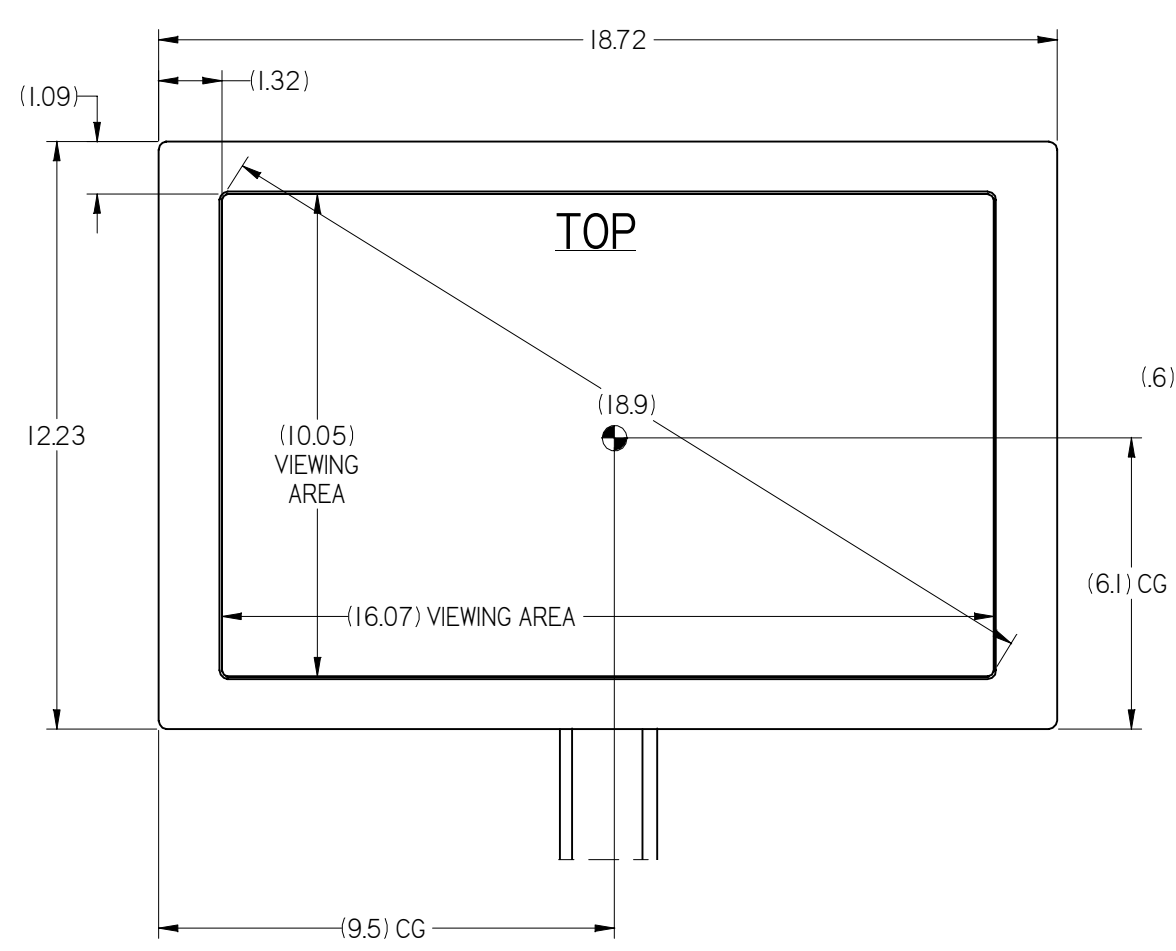

NOTES: (UNLESS OTHERWISE SPECIFIED)

1. BEZEL WEIGHT: 1.25 LBS. MAX
2. SOME MINOR PARTS, LABELS, HARNESSES AND INSTRUCTIONS OMITTED FOR CLARITY

REVISIONS					
ZONE	REV	DESCRIPTION	DATE	BY	CHG NO
	A	INITIAL DRAWING RELEASE	08/05/11	DE	EC11463

	1020 OWEN LOOP SOUTH EUGENE, OREGON 97402 TEL: (541) 342-3802 FAX: (541) 342-4912		APPROVALS	INITIAL	DATE
			DRAWN BY	BEF	06-15-11
			CHECKER	MCS	07/22/11
			ENGINEER	BEF	08/04/11
TITLE		DWG NO			
OUTLINE & INSTALLATION DRAWING, 19" BEZEL, 900 STYLING		1901-900-CD			
FIRST CALLED FOR: (FCF)		SIZE	REV		
19 RDM, 1901		B	A		
		SCALE	SHEET		
		1:4	1 of 2		

UNLESS OTHERWISE SPECIFIED DIMENSIONS ARE IN INCHES
.X = ± .1
.XX = ± .03
R = ± 5.0°
RADIO = ± .020
INTERPRET DIM AND TOL PER ASME Y14.5M - 1994

1 2 3 4

A

B

A

B

RDM ONLY SHOWN FOR REFERENCE
SEE RDM DWG FOR FURTHER DETAILS
SEE DWG 1901-100-CD FOR RDM

	1020 OWEN LOOP SOUTH EUGENE, OREGON 97402 TEL: (541) 342-3802 FAX: (541) 342-4912		SIZE B	DWG NO 1901-900-CD	REV A
	SCALE NONE	SHEET 2 of 2	©2011 ROSEN AVIATION, LLC		

1 2 3 4