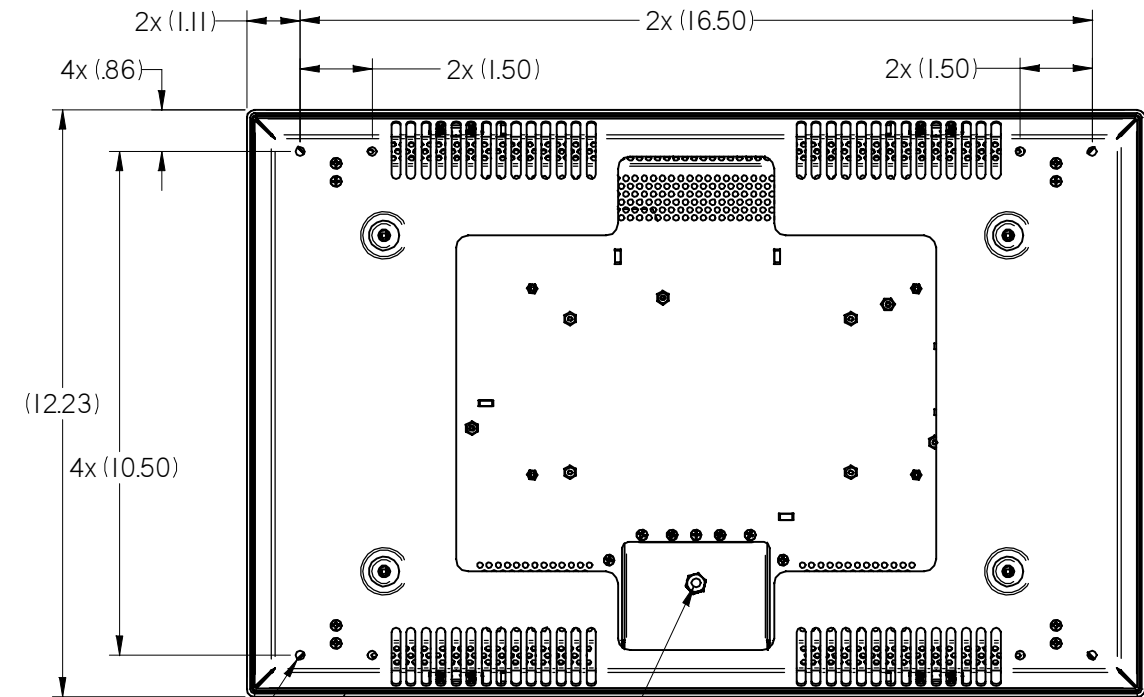

NOTES: (UNLESS OTHERWISE SPECIFIED)

1. BEZEL WEIGHT: 1.25 LBS. MAX
2. SOME MINOR PARTS, LABELS, HARNESSES AND INSTRUCTIONS OMITTED FOR CLARITY

REVISIONS					
ZONE	REV	DESCRIPTION	DATE	BY	CHG NO
	A	INITIAL DRAWING RELEASE	08/05/11	DE	EC11463

**ELECTRONIC REVISION
CONTROLLED**

RDM AND COSMETIC BACK
ONLY SHOWN FOR REFERENCE
SEE RDM AND COSMETIC BACK
DWG FOR FURTHER DETAILS
SEE DWG 1901-100-CD FOR RDM
SEE DWG 1901-800-CD FOR COSMETIC BACK

THE INFORMATION CONTAINED HEREIN IS PROPRIETARY TO ROSEN AVIATION, LLC. IT SHALL NOT BE REPRODUCED OR DISCLOSED IN WHOLE OR IN PART OR USED FOR ANY DESIGN OR MANUFACTURE EXCEPT WHEN SUCH USER POSSESSES DIRECT, WRITTEN AUTHORIZATION FROM ROSEN AVIATION, LLC. THIS DRAWING MAY BE COVERED UNDER ONE OR MORE U.S. OR INTERNATIONAL PATENTS, PLEASE CONTACT ROSEN AVIATION FOR SPECIFIC INFORMATION.

	1020 OWEN LOOP SOUTH EUGENE, OREGON 97402 TEL: (541) 342-3802 FAX: (541) 342-4912		APPROVALS	INITIAL	DATE
			DRAWN BY	BEF	06-15-11
			CHECKER	MCS	07/22/11
			ENGINEER	BEF	08/04/11
TITLE		DWG NO			
OUTLINE & INSTALLATION DRAWING, 19" BEZEL, 900 STYLING		1901-900-CD			
FIRST CALLED FOR: (FCF)		SIZE	REV		
19 RDM, 1901		B	A		
		SCALE	SHEET		
		1:4	1 of 2		

UNLESS OTHERWISE SPECIFIED DIMENSIONS ARE IN INCHES
.X = ± .1
.XX = ± .03
R = ± 5.0°
RADIO = ± .020
INTERPRET DIM AND TOL PER ASME Y14.5M - 1994

1 2 3 4

A

B

A

B

RDM ONLY SHOWN FOR REFERENCE
SEE RDM DWG FOR FURTHER DETAILS
SEE DWG 1901-100-CD FOR RDM