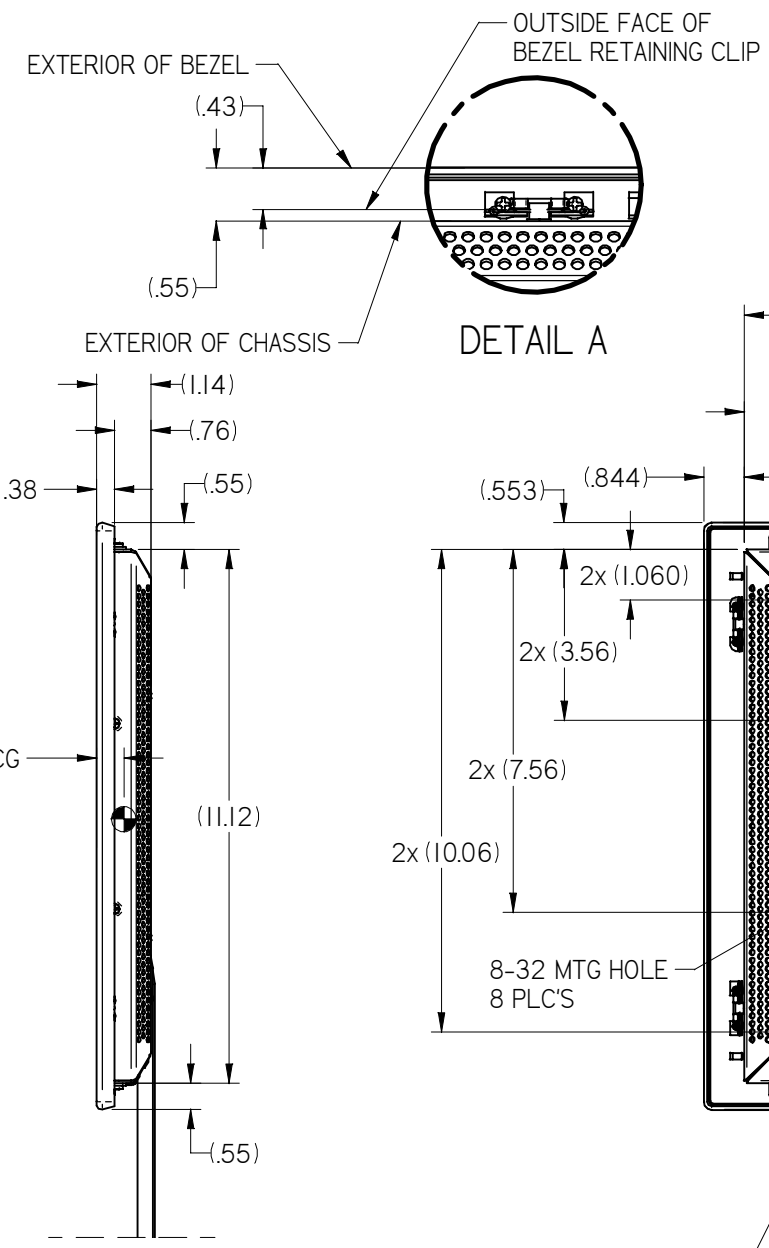

NOTES: (UNLESS OTHERWISE SPECIFIED)

1. BEZEL WEIGHT: 1.25 LBS. MAX
2. SOME MINOR PARTS, LABELS, HARNESSES AND INSTRUCTIONS OMITTED FOR CLARITY

REVISIONS					
ZONE	REV	DESCRIPTION	DATE	BY	CHG NO
	A	INITIAL DRAWING RELEASE	08/05/11	DE	EC11463

	1020 OWEN LOOP SOUTH EUGENE, OREGON 97402 TEL: (541) 342-3802 FAX: (541) 342-4912		APPROVALS	INITIAL	DATE
			DRAWN BY	BEF	06-15-11
			CHECKER	MCS	07/22/11
			ENGINEER	BEF	08/04/11
TITLE		DWG NO			
OUTLINE & INSTALLATION DRAWING, 19" BEZEL, 900 STYLING		1901-900-CD			
FIRST CALLED FOR: (FCF)		SIZE	REV		
19 RDM, 1901		B	A		
		SCALE	SHEET		
		1:4	1 of 2		

UNLESS OTHERWISE SPECIFIED DIMENSIONS ARE IN INCHES
.X = ± .1
.XX = ± .03
R = ± 5.0°
RADIO = ± .020
INTERPRET DIM AND TOL PER ASME Y14.5M - 1994

1 2 3 4

A

B

A

B

RDM ONLY SHOWN FOR REFERENCE
SEE RDM DWG FOR FURTHER DETAILS
SEE DWG 1901-100-CD FOR RDM

	1020 OWEN LOOP SOUTH EUGENE, OREGON 97402 TEL: (541) 342-3802 FAX: (541) 342-4912		SIZE B	DWG NO 1901-900-CD	REV A
	SCALE NONE	SHEET 2 of 2	©2011 ROSEN AVIATION, LLC		

1 2 3 4