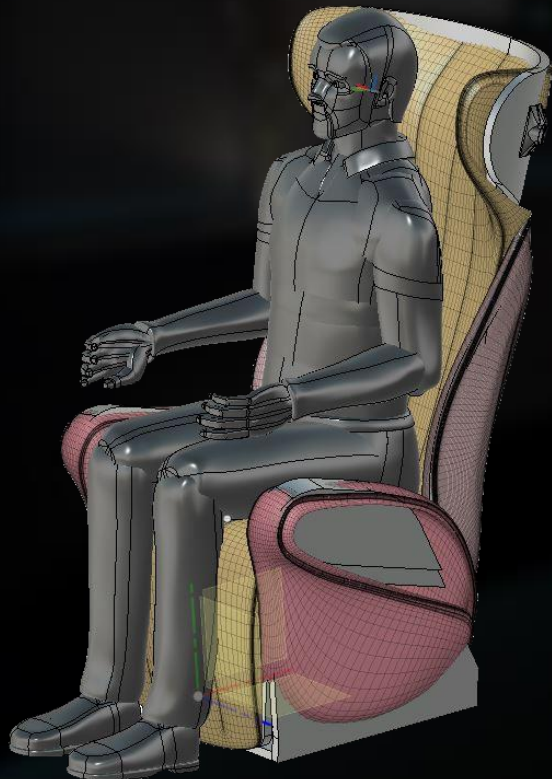

# Immersa™ In-seat AudioSphere

## A lifelike experience made possible with dynamic in-seat AudioSphere

Inflight entertainment is more than just stunning 4K video & connectivity. To create a transcendent passenger experience, high-definition audio is not simply a “nice to have” - it is a requirement. Backed by global leaders in audio innovation, the *Immersa* in-seat AudioSphere shatters expectations.

## Preliminary Features & Specifications

- Patent pending dynamic in-seat AudioSphere
- True spatiality
- Ultra-Fi tonality and timbre
- Full cabin personalized 3D audio
- Active noise cancellation
- Spatial source signal 3D rendering
- Minimal weight impact
- Full CMS and IFE integration
- Lossless & efficient hybrid amplification
- Real-time equalization
- Control Via Rosen Android or iOS application